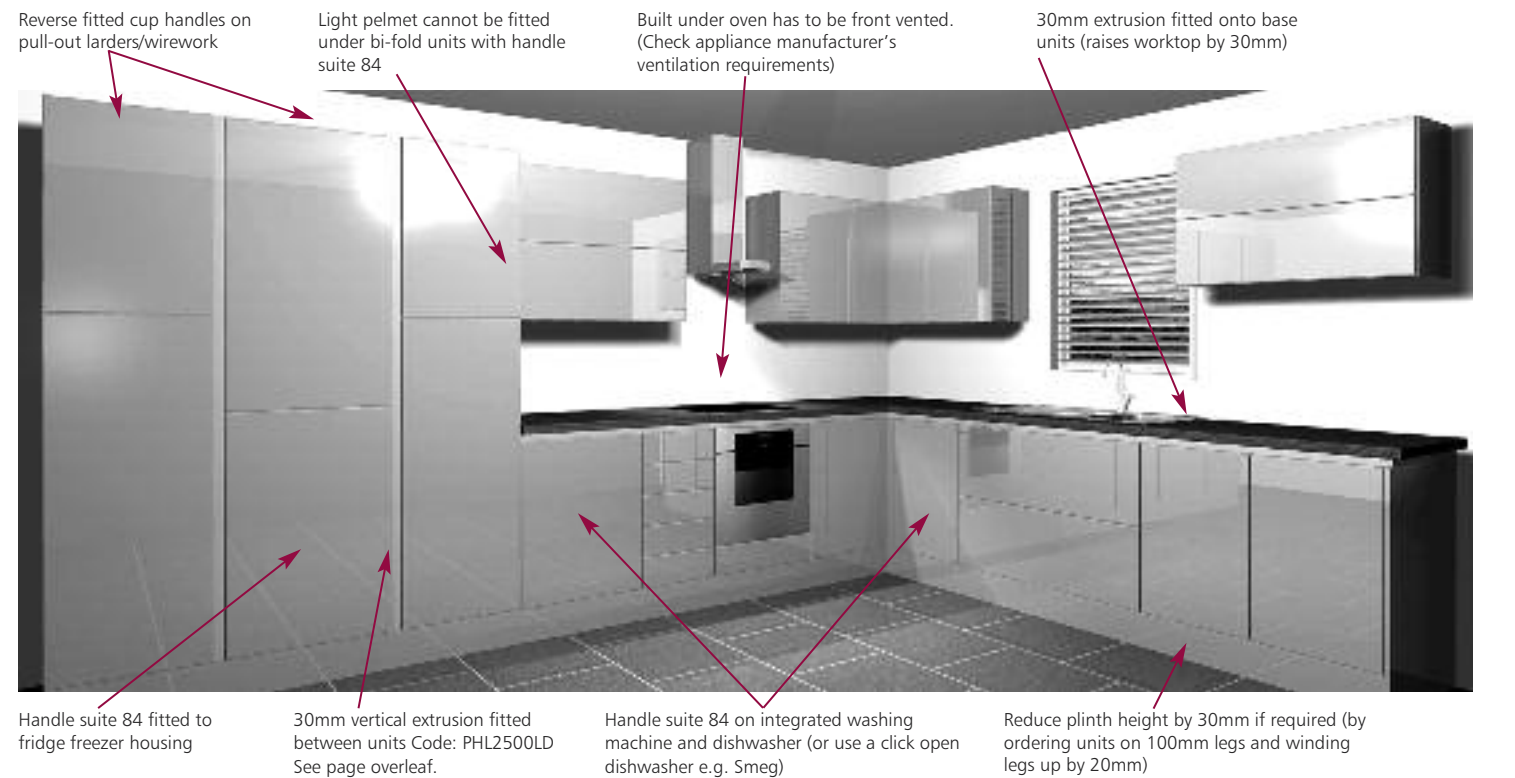

Option 3 - Aluminium Extrusion

The third way of designing a Contact kitchen is to fit worktop extrusion to the base units which lifts the worktop by 30mm. 30mm vertical extrusions are used between tall units. Certain appliance doors and units need to be ordered with handle Suite 84 with the extrusions providing a recess which allows access to the handle.

Aluminium extrusion fitted horizontally below worktop Code: PHL3500WT. See page overleaf.