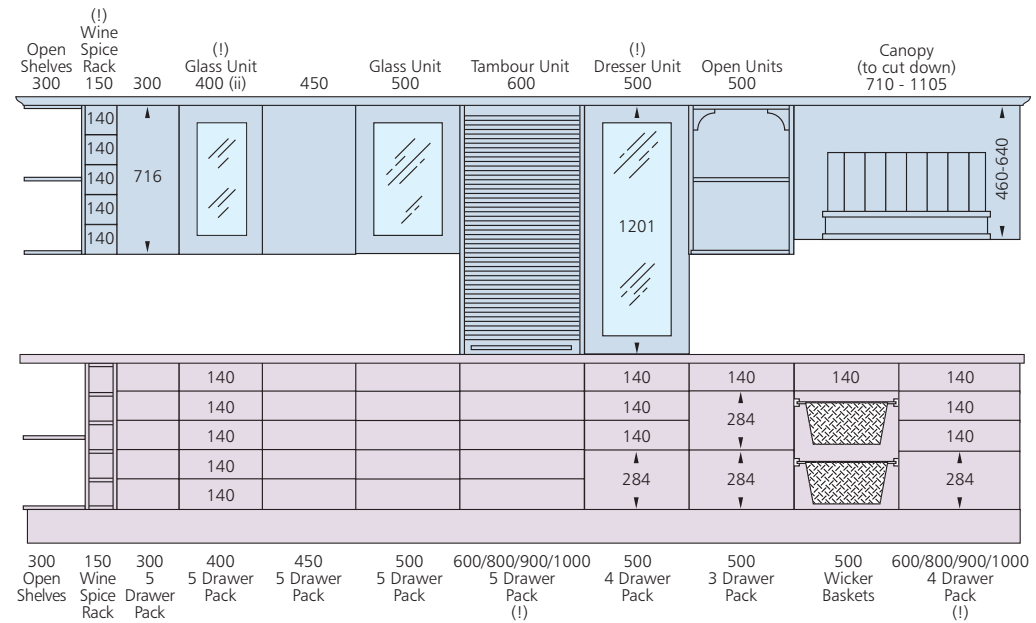

Technical Specifications

Standard Height Base & Wall Units

BEFORE ORDERING PLEASE NOTE:

75% of all kitchens ordered have insufficient quantities of plinth, cornice/pelmet and accessory panels.

Please double check your requirements allowing sufficient extra lengths to cover joints, mitres, shapings etc. Failure to do so may delay your installation.

KEY

(!) = CHECK UNIT AVAILABILITY IN PRICING SECTION

NOTE:

Measurements are in millimetres.

Not all units shown are available in every range.

Inside stacked wall units and bridging units under cupboard lights should be used instead of low voltage downlights.

J-profile doors are drilled for hinges on both sides to allow for either a left or right hand opening position.