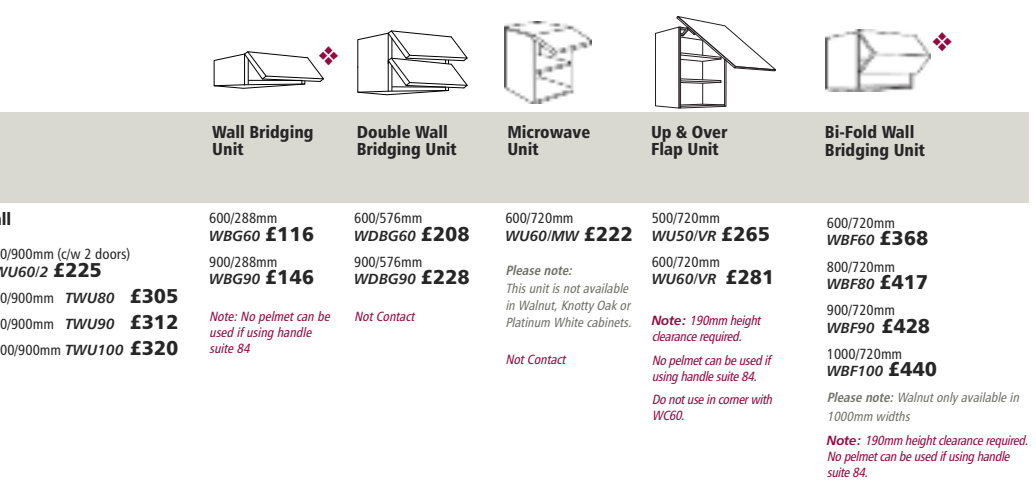

Single Wall Unit	Double Wall Unit	Wall Bridging Unit	Double Wall Bridging Unit	Microwave Unit	Up & Over Flap Unit	Bi-Fold Wall Bridging Unit
Standard 150/720mm WU15* £95	Tall 300/900mm TWU30 £138	600/288mm WBG60 £116	600/576mm WDBG60 £208	600/720mm WU60/MW £222	500/720mm WU50/VR £265	600/720mm WBF60 £368
300/720mm WU30 £127	400/900mm TWU40 £154	900/288mm WBG90 £146	900/576mm WDBG90 £228		600/720mm WU60/VR £281	800/720mm WBF80 £417
400/720mm WU40 £143	450/900mm TWU45 £159					900/720mm WBF90 £428
450/720mm WU45 £148	500/900mm TWU50 £162					1000/720mm WBF100 £440
500/720mm WU50 £151	600/720mm WU60 £167					
600/720mm WU60 £167						

* WU15 not available in Technica Gloss Black, Gloss Walnut

Tambour Dresser Unit	Wall Break Front	L Shaped Corner Wall Unit	Diagonal Corner Wall Unit	Standard Corner Wall Unit	260mm Wall Unit	Curved End Wall Unit	L Curved Internal Wall Unit	L Curved Internal Wall Unit
600/1207mm Stainless Steel TDR60 £454	WF30 £176	Standard 630/630/720mm WCL630 £323	630/630/720mm WCD630 £216	WC60 £223	260/720mm c/w 1 door & 1 adjustable shelf WU26 £123	300/300mm c/w 1 door & 1 adjustable shelf CEW301 £396	670/670mm c/w 1 door & 2 adjustable shelves WCCU67 £401	670/670mm c/w 1 door & 2 adjustable shelves WCCU67/SHK £401
		Tall 630/630/900mm TWCL630 £396				Tall 300/300mm c/w 1 door & 1 adjustable shelf TCEW301 £429		

Please refer to special planning guidelines on page 58.