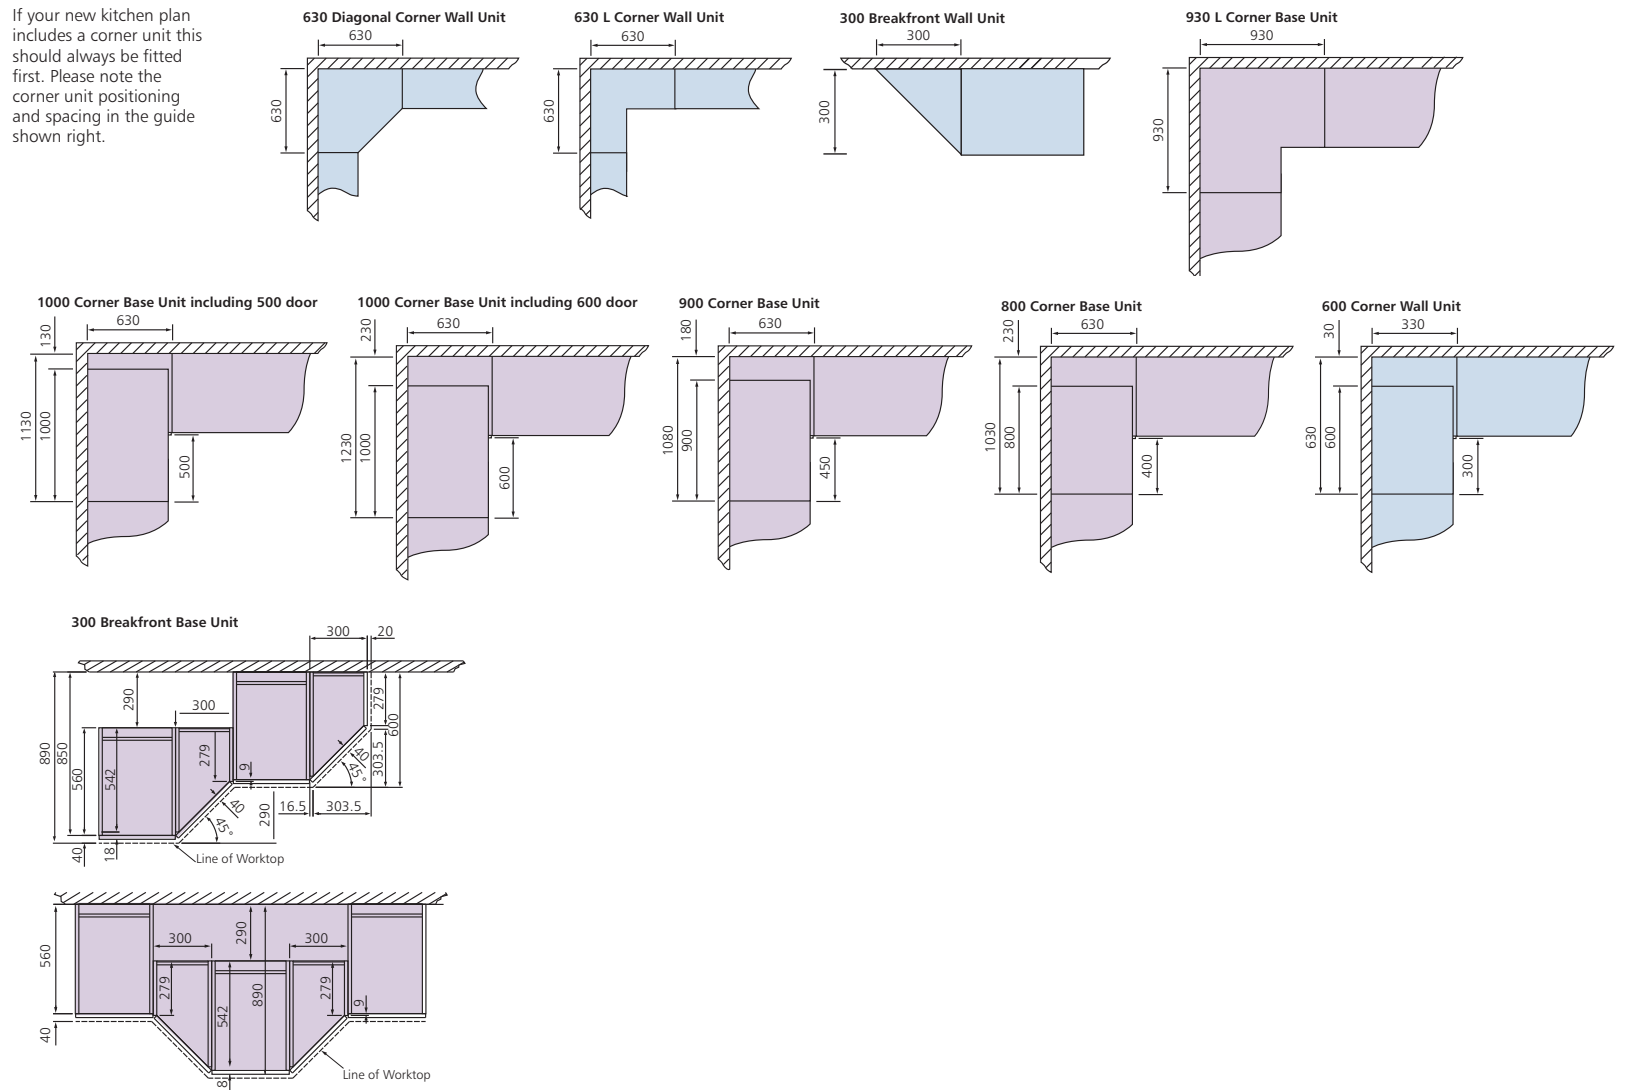

Corner Units

If your new kitchen plan includes a corner unit this should always be fitted first. Please note the corner unit positioning and spacing in the guide shown right.