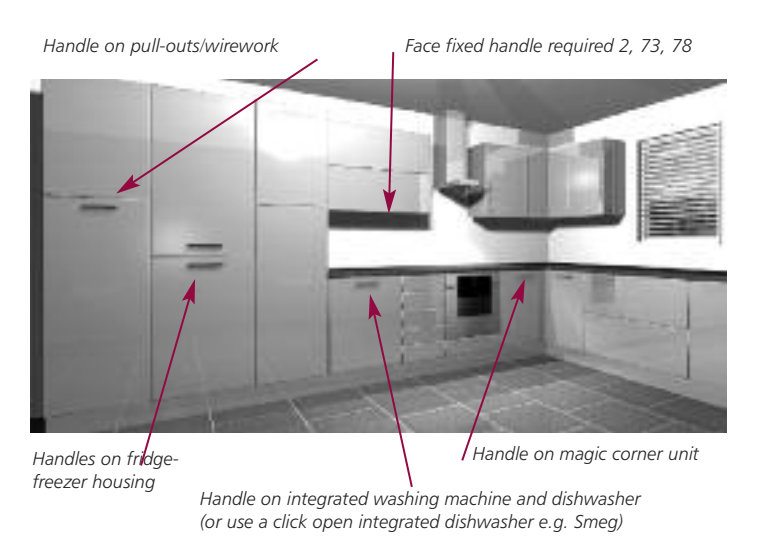

Option 2 - Integrated Appliances

The second way of designing a Contact kitchen is to order certain appliance doors and units with a face fixed handle. These are highlighted in the Price list and recommended handle suites are 2, 73, 78.