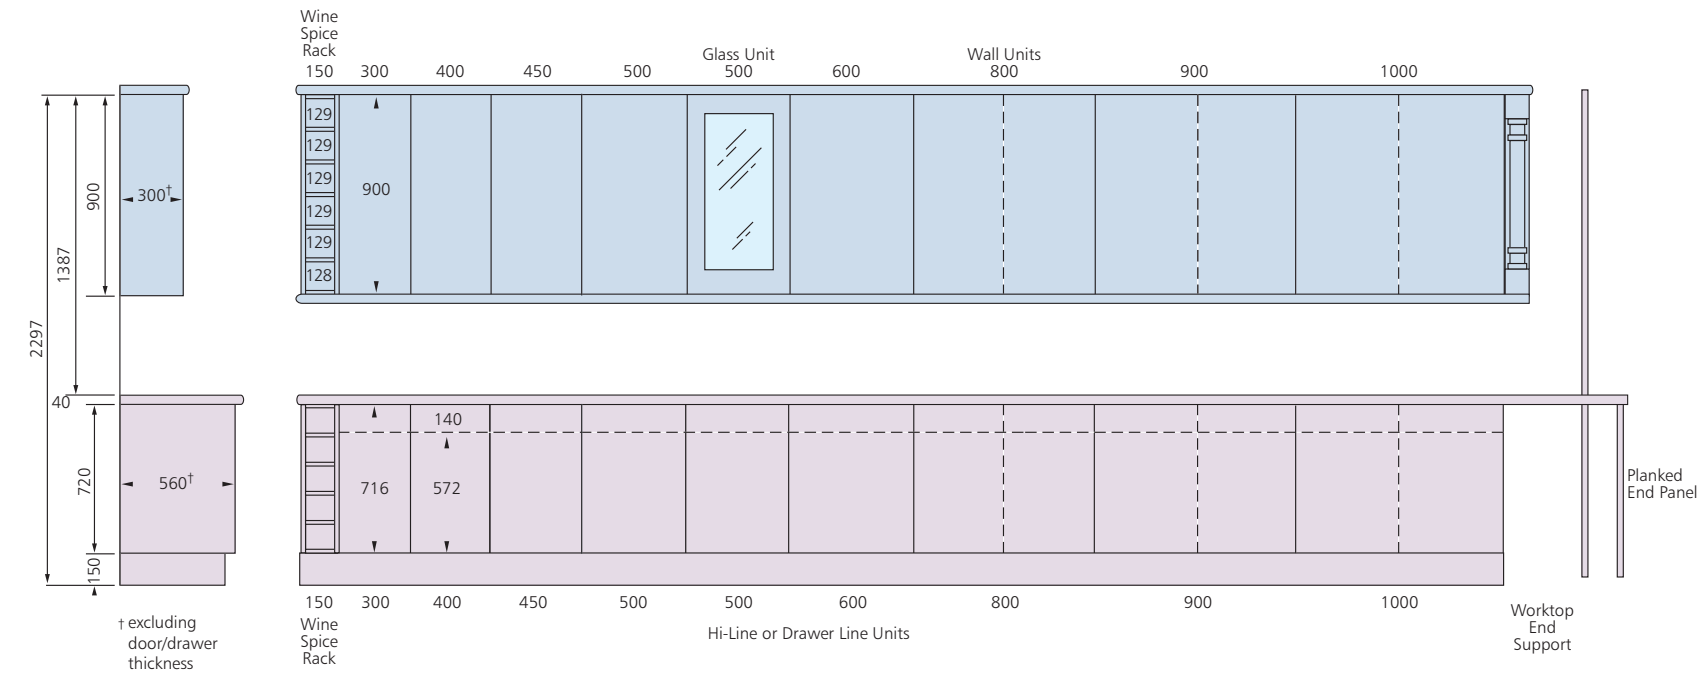

Tall Base & Wall Units (Please refer to the At a Glance pages for details of tall unit availability)