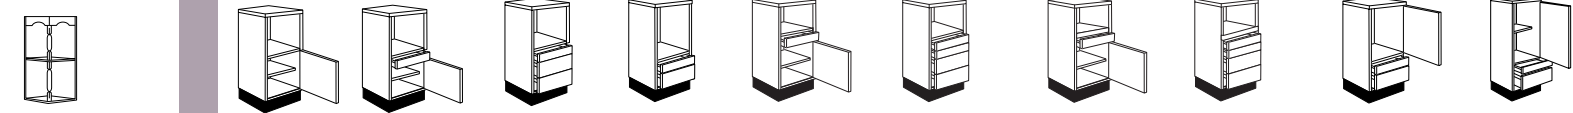

Please refer to page 46 for illustrations of range specific glazed doors

ACCESSORY BASE/WALL UNITS

Open Unit	Open Unit c/w Corner Frieze	Open Unit c/w Corner Frieze	Open Unit c/w Wine Rack Insert	Open Unit c/w Wine Rack Insert & Corner Frieze	Wine Rack
500/720/300mm WPS0 £89	500/720/300mm WPS0FZ £140	(Shires Oak only) 500/720/300mm WPS0FZ £140	500/720/300mm WWR50 £307	500/720/300mm WWR50FZ £307	Standard 150/720/300mm WR15 £56
	Please note: This unit is only available in Buttermilk, Lissa Oak & Natural Oak		Please note: This unit is only available in Buttermilk	Please note: This unit is only available in Buttermilk	Tall 150/900/300mm TWR15 £65

ACCESSORY WALL UNITS

Open Unit c/w Plate Rack Insert	Open Unit c/w Plate Rack Insert & Corner Frieze	Open Unit c/w Plate Rack Insert & Corner Frieze	Open End Wall	Open End Wall c/w Corner Frieze
500/720/300mm WPRS0 £171	500/720/300mm WPRS0FZ £222	500/720/300mm WPRS0FZ £222	300/720mm OEW £62	300/720mm OEW30FZ £60
Please note: This unit is only available in Buttermilk	Please note: This unit is only available in Buttermilk		Please note: This unit is only available in Buttermilk, Lissa Oak & Natural Oak	

ACCESSORY WALL UNITS

Open End Wall c/w Corner Frieze	Type 1 Single Oven Housing Highline	Type 2 Single Oven Housing Drawerline	Type 3 Single Oven Housing	Type 6 Double Oven Housing	Type 8 Microwave/Steam Oven/coffee Machine Housing	Type 9 Microwave/Steam Oven/coffee Machine Housing	Type 10 Microwave/Steam Oven/coffee Machine Housing	Type 11 Microwave/Steam Oven/coffee Machine Housing	Type 1 Fridge/Freezer Housing	Type 1 Pantry Unit
(Shires Oak only) 300/720mm OEW30FZ £178	600/1492mm EOH60 T1 £254	600/1492mm EOH60 T2 £336 (£380)	c/w 3 Drawers 600/1492mm EOH60 T3 £491 (£653)	c/w 2 Drawers 600/1492mm EOH60 T6 £356 (£459)	EOH60 T8 £357 (£395)	EOH60 T9 £599 (£806)	EOH60 T10 £366 (£410)	EOH60 T11 £614 (£821)	c/w 2 Drawers 600/1492mm EFH60 T1 £508 (£611)	c/w 2 Drawers 600/1492mm EP60 T1 £516 (£619)
					Supplied with Stainless Steel filler			Supplied with Stainless Steel filler		

APPLIANCE AND TALL UNITS