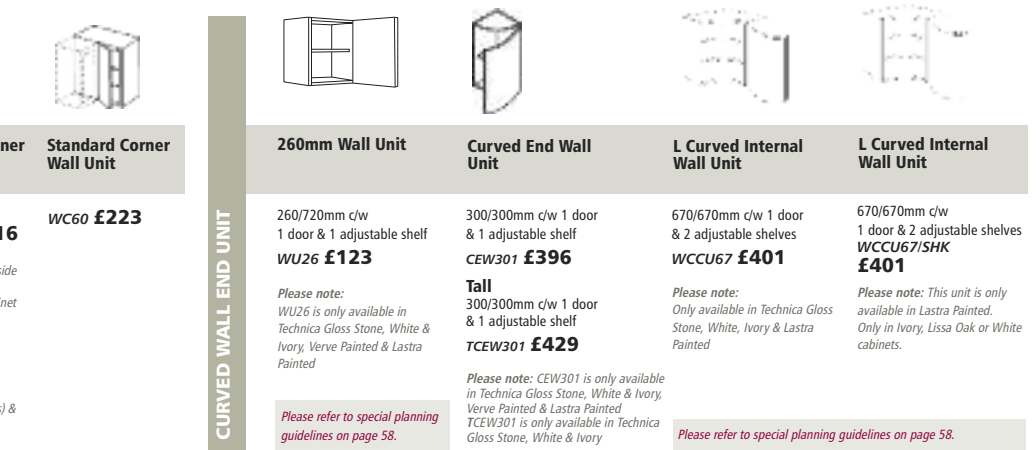

Single Wall Unit	Double Wall Unit	Wall Bridging Unit	Double Wall Bridging Unit	Microwave Unit	Up & Over Flap Unit	Bi-Fold Wall Bridging Unit
Standard 150/720mm WU15* £95	Tall 300/900mm TWU30 £138	600/288mm WBG60 £116	600/576mm WDBG60 £208	600/720mm WU60/MW £222	500/720mm WU50/VR £265	600/720mm WBF60 £368
300/720mm WU30 £127	400/900mm TWU40 £154	900/288mm WBG90 £146	900/576mm WDBG90 £228		600/720mm WU60/VR £281	800/720mm WBF80 £417
400/720mm WU40 £143	450/900mm TWU45 £159					900/720mm WBF90 £428
450/720mm WU45 £148	500/900mm TWU50 £162					1000/720mm WBF100 £440
500/720mm WU50 £151	600/720mm WU60 £167					
600/720mm WU60 £167						

* WU15 not available in Technica Gloss Black, Gloss Walnut

Tambour Dresser Unit	Wall Break Front	L Shaped Corner Wall Unit	Diagonal Corner Wall Unit	Standard Corner Wall Unit	260mm Wall Unit	Curved End Wall Unit	L Curved Internal Wall Unit	L Curved Internal Wall Unit
600/1207mm Stainless Steel TDR60 £454	WF30 £176	Standard 630/630/720mm WCL630 £323	630/630/720mm WCD630 £216	WC60 £223	260/720mm c/w 1 door & 1 adjustable shelf WU26 £123	300/300mm c/w 1 door & 1 adjustable shelf CEW301 £396	670/670mm c/w 1 door & 2 adjustable shelves WCCU67 £401	670/670mm c/w 1 door & 2 adjustable shelves WCCU67/SHK £401
		Tall 630/630/900mm TWCL630 £396				Tall 300/300mm c/w 1 door & 1 adjustable shelf TCEW301 £429		

Please refer to special planning guidelines on page 58.