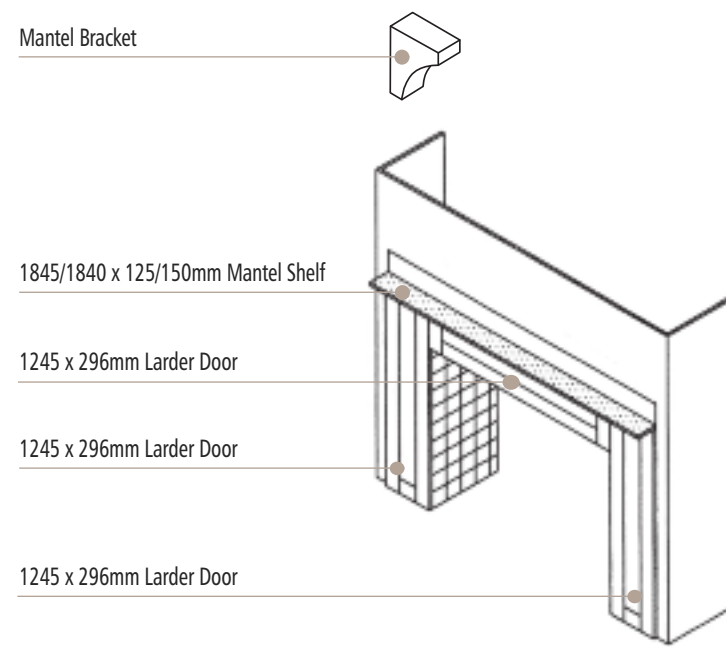

Feature Mantel Arrangement

To create a feature mantel in your new kitchen you will need:

- Three larder doors (1245 x 296mm)
- One mantel shelf
- Three mantel brackets

The illustration shows the mantel shelf in position with three larder doors (1245 x 296mm) fitted to the chimney breast. The mantel shelf is supported by a minimum of three mantel brackets. A cornice can also be added to the mantel shelf if required.

For ranges where a mantel shelf is not available, a multi-purpose MFC or PVC panel should be used instead. These can be cut to size and edged. These are shown on the table below as item 2.1 & 2.2.

Please note: Decorative mantel brackets are not available in all ranges, see below for details.

	Item 1 Larder Door 1245 x 296mm (x3 requ'd)	Item 2 Mantel Shelf 1845 x 125mm 1840 x 150mm (x1 requ'd)	If item 2 is not available use 2.1 & 2.2 instead	Item 2.1 MFC Plinth/ Multi Purpose Panel 2650 x 150mm (x1 requ'd)	Item 2.2 Edging Tape 10m (PVC unglued) (x1 requ'd)	Item 3 Mantel Brackets 65 x 90 x 40 (x3 requ'd)	If item 3 is not available construct without brackets
Price Group 1							
Verve Ivory	L30DR £80	MANTELSHIV £66				MANTELBRIV £30	
Arc Walnut	L30DR £80			MPPWN £92	ETWN £13		
Verve Walnut	L30DR £80			MPPWN £92	ETWN £13		
Verve Lissa Oak	L30DR £80			MPPLA £92	ETLA £13	MANTELBRFLA £30	
Regent Buttermilk	L30DR £80	MANTELSHBM £66				MANTELBRBM £30	
Cosmopolitan	L30DR £80	MANTELSHBM £66				MANTELBRBM £30	
Verve Buttermilk	L30DR £80	MANTELSHBM £66				MANTELBRBM £30	
Arc Natural Oak	L30DR £80			MPPNO £92	ETNO £13		
Verve Natural Oak	L30DR £80			MPPNO £92	ETNO £13		
Price Group 2							
Verve Painted (all colours)	L30DR £79	MANTELSH__ £75				MANTELBR__ £42	
Lastra Painted (all colours)	L30DR £79		MANTELSH__ £66			MANTELBR__ £42	
Price Group 3							
Farmhouse Buttermilk	L30DR £130			MPPBM £92	ETBM £13		
T Bar Buttermilk	L30DR £130	MANTELSHBM £66				MANTELBRBM £30	
Planked Buttermilk	L30DR £130	MANTELSHBM £66				MANTELBRBM £30	
Georgian Platinum White	L30DR £130	MANTELSHWH £66				MANTELBRWH £30	
Georgian Buttermilk	L30DR £130	MANTELSHBM £66				MANTELBRBM £30	
Classic Painted (all colours)	L30DR £130		MANTELSH__ £66			MANTELBR__ £42	
Price Group 4							
Painted Wood Shaker (all colours)	L30DR £142		MANTELSHPNT__ £75			MANTELBRPNT__ £30	
Hilton Ivory	L30DR £142		MANTELSHVW £75			MANTELBRVW £30	
Lissa Oak Wood Shaker	L30DR £142	MANTELSHLS £66				MANTELBRLS £30	
Naturalwood Shaker	L30DR £142	MANTELSHNO £66				MANTELBRNO £30	
Hilton Painted (all colours)	L30DR £142		MANTELSHPNT__ £75			MANTELBRPNT__ £30	
Heritage Painted (all colours)	L30DR £142		MANTELSHPNT__ £75			MANTELBRPNT__ £30	
Shires Oak	L30DR £142	MANTELSHKO £75				MANTELBRKO £30	
Price Group 5							
In-Frame Ivory	D30U1245 £86	MANTELSHIV £66				MANTELBRIV £30	
In-Frame Lissa Oak	D30U1245 £86			MPPLA £92	ETLA £13	MANTELBRFLA £30	
In-Frame Painted	D30U1245 £86	MANTELSH__ £75				MANTELBR__ £42	

* = Use colour code suffix to specify the colour of your accessory
Shaker Wood Painted, Hilton & Heritage Painted
=
(PB) Painted Blue
(PD) Primed Wood
(PO) Painted Oyster
(PR) Painted Green
(PT) Painted White
(PV) Painted Ivory
(PY) Painted Sage Grey
(PL) Painted Light Grey
(PE) Painted Taupe

In-Frame Painted & Verve Painted =
(FB) Blue Foil
(FO) Oyster Foil
(FR) Green Foil
(FT) White Foil
(FV) Ivory Foil
(FY) Sage Grey Foil
(FL) Light Grey Foil
(FE) Taupe Foil

Lastra & Classic Painted =
(DB) Painted Blue
(DL) Painted Light Grey
(DO) Painted Oyster
(DR) Painted Green
(DT) Painted White
(DU) Painted Taupe
(DV) Painted Ivory
(DY) Painted Sage Grey

TOP TIP
Remember to order sufficient quantities of cornice, if required, to fit around the mantel.

Working Mantel Arrangement

The items for the working mantel are: