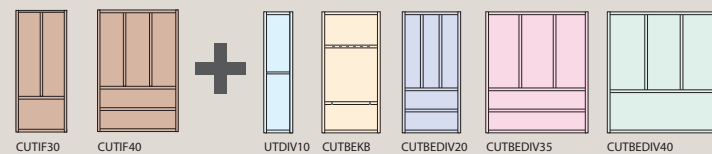

Beech or Oak inserts for Metal drawers

Start with either CUTIF30 or CUTIF40 and combine with your choice of any of the above dividers.

TOP TIP Please only order the drawer inserts on this page for your In-Frame kitchen.

	Beech	Price	Oak	Price
Top Drawers	UTDIV10	£15	CUTDIVOK10	£16
	CUTIF30	£24	CUTIF30OK	£22
	CUTBEKB	£48	CUTOKKB	£24
	CUTIF40	£29	CUTIF40OK	£28
	CUTBEDIV20	£29	CUTDIVOK20	£24
	CUTBEDIV35	£33	CUTDIVOK35	£34
CUTBEDIV40	£45	CUTDIVOK40	£36	
Internal Drawers	CUTIN40	£33	CUTIN400K	£30
	CUTIN50	£38	CUTIN500K	£34
Storage Boxes <i>(For Pan Drawers)</i>	BOX10	£20	BOX100K	£24
	BOX40	£33	BOX400K	£36
	BOX20 (Pair)	£40	BOX200K (Pair)	£44

For the perfect finish to your In-Frame oak drawer choose from the options below. Choose one per drawer as each is designed to fit perfectly. For example if you have a 500mm drawer simply choose CUTOK50.