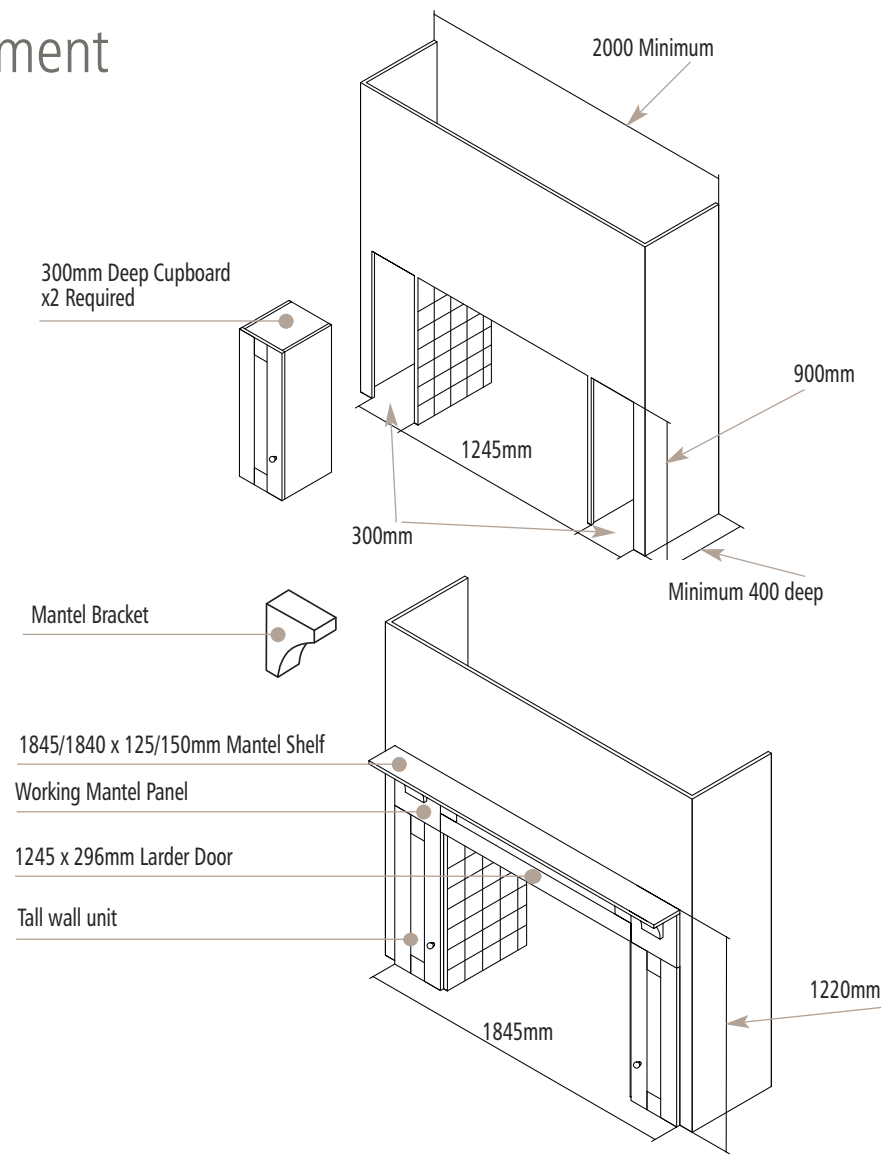

Working Mantel details - basic dimensions of false chimney breast

Standard Mantel arrangements using a 1245 x 296mm fascia between the mantel blocks require a false chimney breast of 2000mm minimum width and minimum 400mm depth. Two openings of 300mm wide x 900mm high are required to house the working cupboards. The required distance between these openings is 1245mm. The tiled appliance opening width is variable dependent on the dimensions of the width left to the appliance side of the cupboard openings.