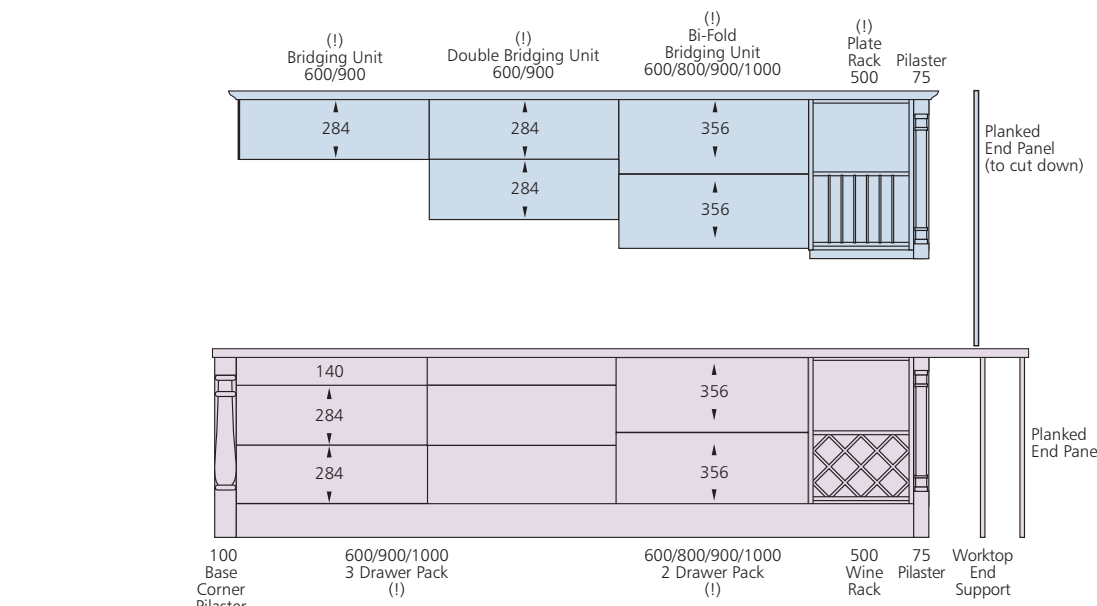

Technical Specifications

Standard Height Base & Wall Units

BEFORE ORDERING PLEASE NOTE:

75% of all kitchens ordered have insufficient quantities of plinth, cornice/pelmet and accessory panels.

Please double check your requirements allowing sufficient extra lengths to cover joints, mitres, shapings etc. Failure to do so may delay your installation.

KEY

(!) = CHECK UNIT AVAILABILITY IN PRICING SECTION

NOTE:

Measurements are in millimetres.

Not all units shown are available in every range.

Inside stacked wall units and bridging units under cupboard lights should be used instead of low voltage downlights.

J-profile doors are drilled for hinges on both sides to allow for either a left or right hand opening position.