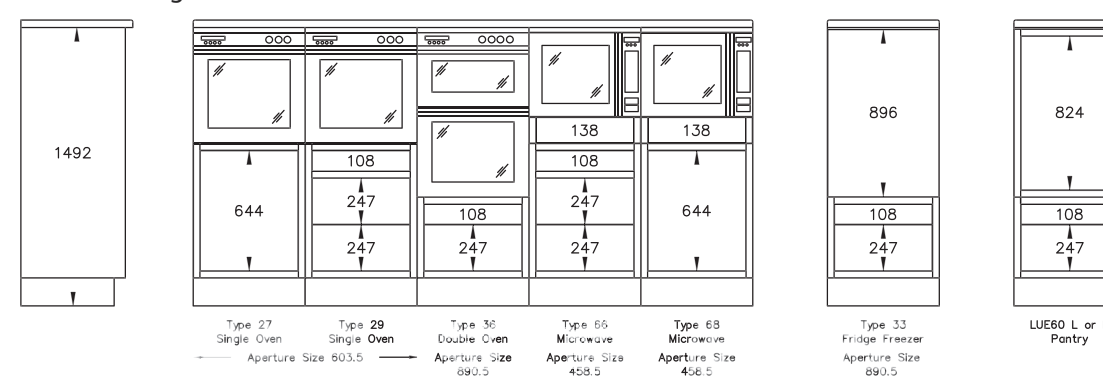

Euro-Height Appliance Housing Units