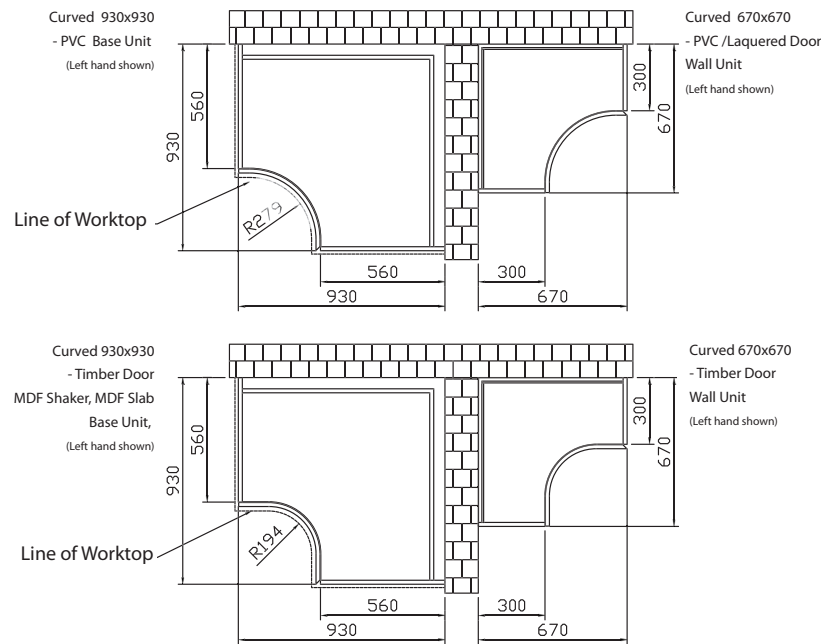

CURVED UNITS - Internal Curved Corner Units