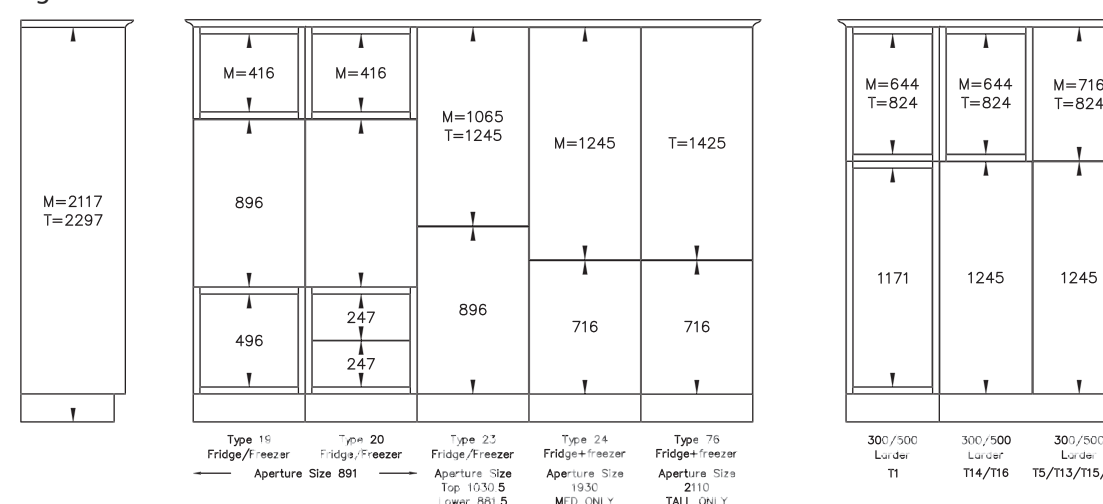

Standard & Tall Height Larder Units