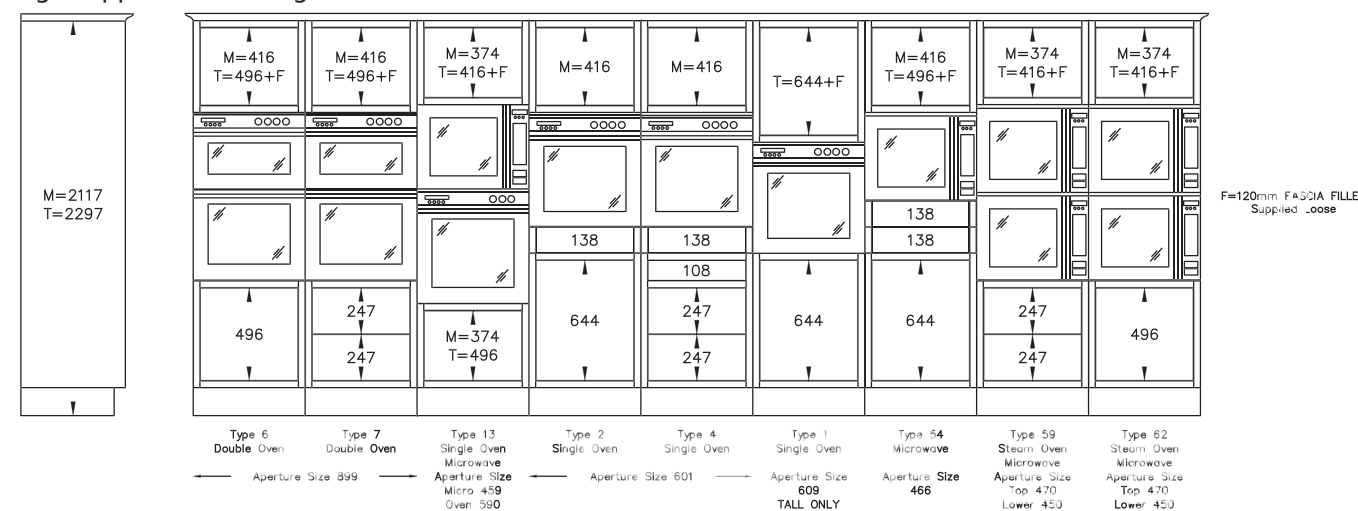

Standard & Tall Height Appliance Housings