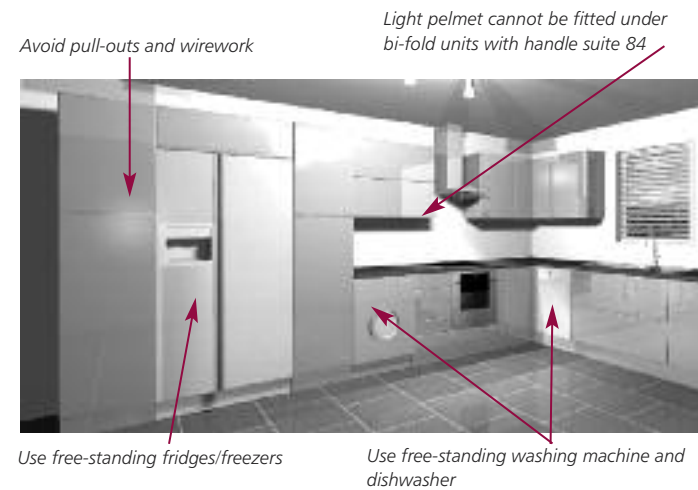

Chippendale 'Contact' - Handleless kitchens

The Chippendale 'Contact' system is designed to make the planning and installation of a handleless kitchen as simple and straightforward as possible. Some basic principles are covered in this technical section and a full installation and adjustment leaflet will be supplied with each Chippendale 'Contact' kitchen.

The principle of 'Contact' is that wherever possible, doors and flaps are opened simply by touch which will activate the opening mechanism.

(Please note that certain appliance doors, pull-out units, magic corner units, etc are not available with this touch open system. The following pages will demonstrate the various options for designing a 'Contact' kitchen with these units).

In the same way, 'Contact' drawers and pan drawers are opened by simply pressing on the drawer to activate the spring open runners.

(Please note that certain drawers used on pull-out units are not available with spring open drawer runners. Internal drawers are not available with spring open runners).

A surcharge of £35 per drawer applies. Units that are affected by this are identified in the Price List by ★.

You will automatically receive the full quantity of 'contact' mechanisms to match your order. Additional 'contact' mechanisms can also be purchased, please refer to page 48.

Chippendale 'Contact' is available on all Vogue, Lastra Painted and Technica doors. Also available in Gloss Walnut and Pure White.

Please ensure you specify 'Contact' on your order.

Handle Options For Appliance Housings/Fascias, Pull-Out Units and Magic Corner Units