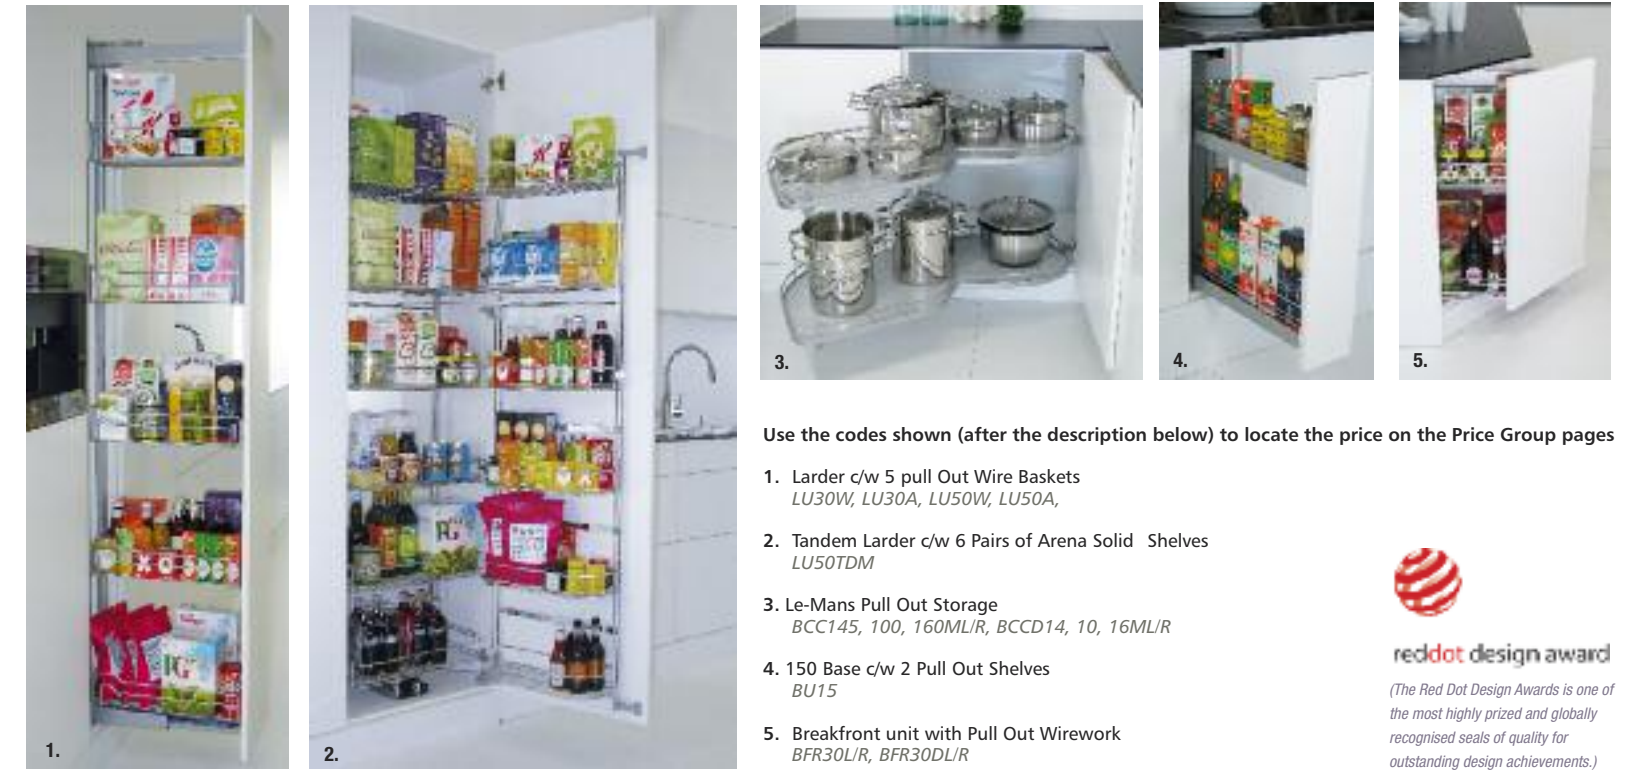

Use the codes shown (after the description below) to locate the price on the Price Group pages

1. Larder c/w 5 pull Out Wire Baskets
   LU30W, LU30A, LU50W, LU50A,
2. Tandem Larder c/w 6 Pairs of Arena Solid Shelves
   LU50TDM
3. Le-Mans Pull Out Storage
   BCC145, 100, 160ML/R, BCCD14, 10, 16ML/R
4. 150 Base c/w 2 Pull Out Shelves
   BU15
5. Breakfront unit with Pull Out Wirework
   BFR30L/R, BFR30D/L/R