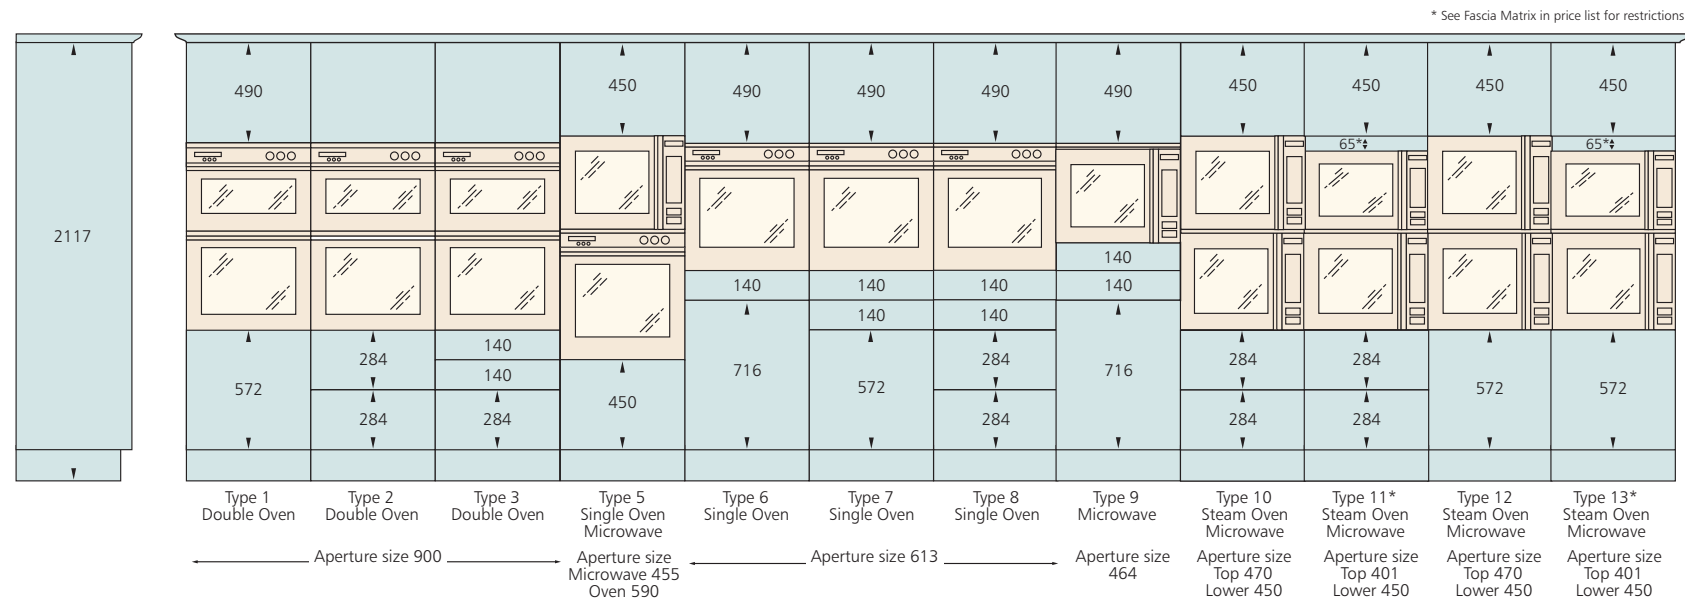

Technical Specifications

Standard Height Appliance Range content