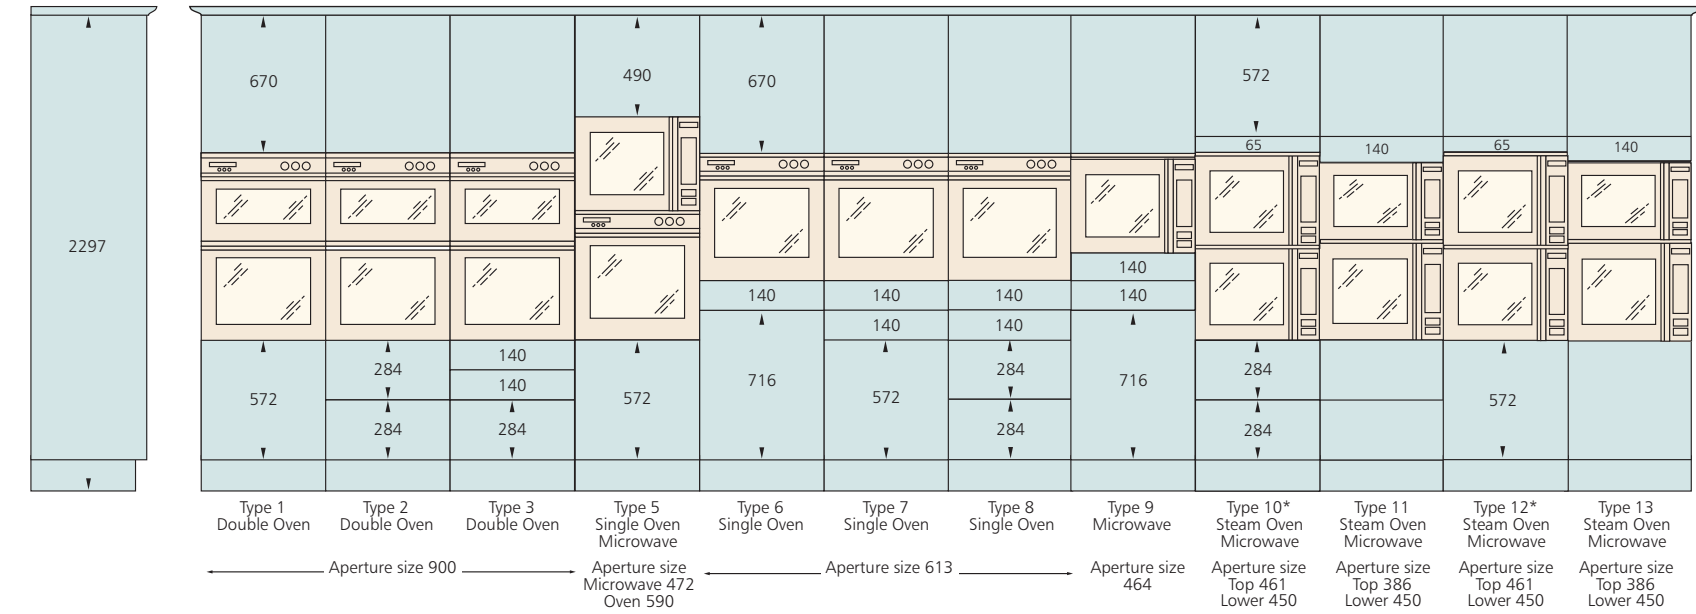

Tall Appliance range content (*range restrictions on these units – please use price group pages for details)

KITCHEN CHARACTERISTICS

Wood is a natural material with an endless variety of texture and grain. Variations are natural and whilst they may be evident on installation should diminish over a period of time to create a pleasant uniformity. Particular characteristics include random selection of grain and colour within doors.

As our policy is one of continuous improvement, we reserve the right to amend designs and specifications without prior notice. Where real wood veneers are used on external surfaces, we are unable to guarantee an exact match due to natural variations in colour and grain. The colours contained in this price list and the Chippendale brochure are as accurate as the printing process will allow and we recommend that you should view a display or sample door at your Chippendale retailer prior to placing an order.