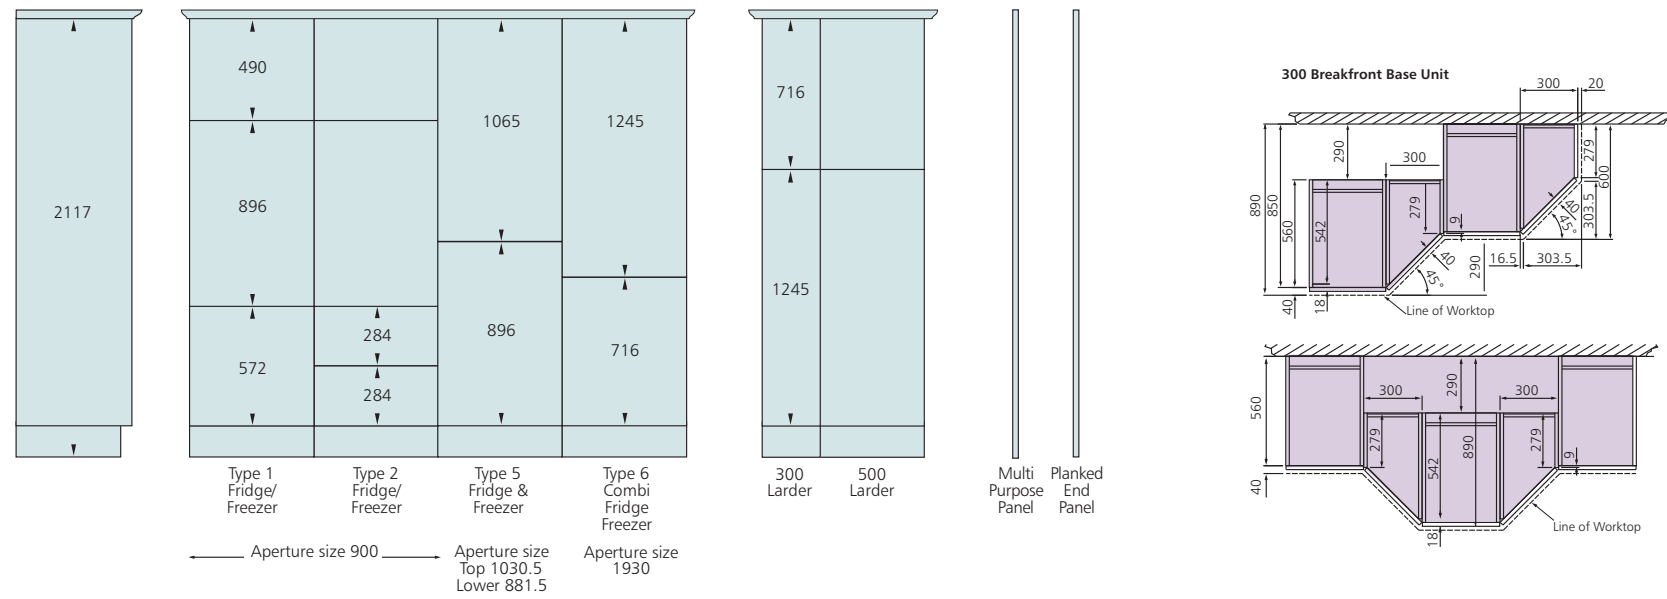

Tall Appliance range content (*range restrictions on these units – please use price group pages for details)

KITCHEN CHARACTERISTICS

Wood is a natural material with an endless variety of texture and grain. Variations are natural and whilst they may be evident on installation should diminish over a period of time to create a pleasant uniformity. Particular characteristics include random selection of grain and colour within doors.

As our policy is one of continuous improvement, we reserve the right to amend designs and specifications without prior notice. Where real wood veneers are used on external surfaces, we are unable to guarantee an exact match due to natural variations in colour and grain. The colours contained in this price list and the Chippendale brochure are as accurate as the printing process will allow and we recommend that you should view a display or sample door at your Chippendale retailer prior to placing an order.