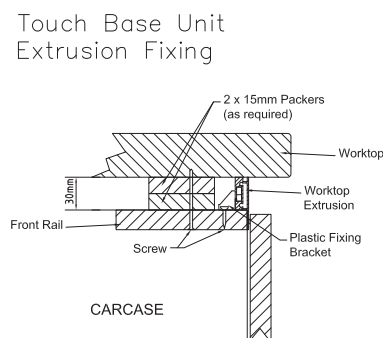

Contact Base Unit Extrusion Fixing