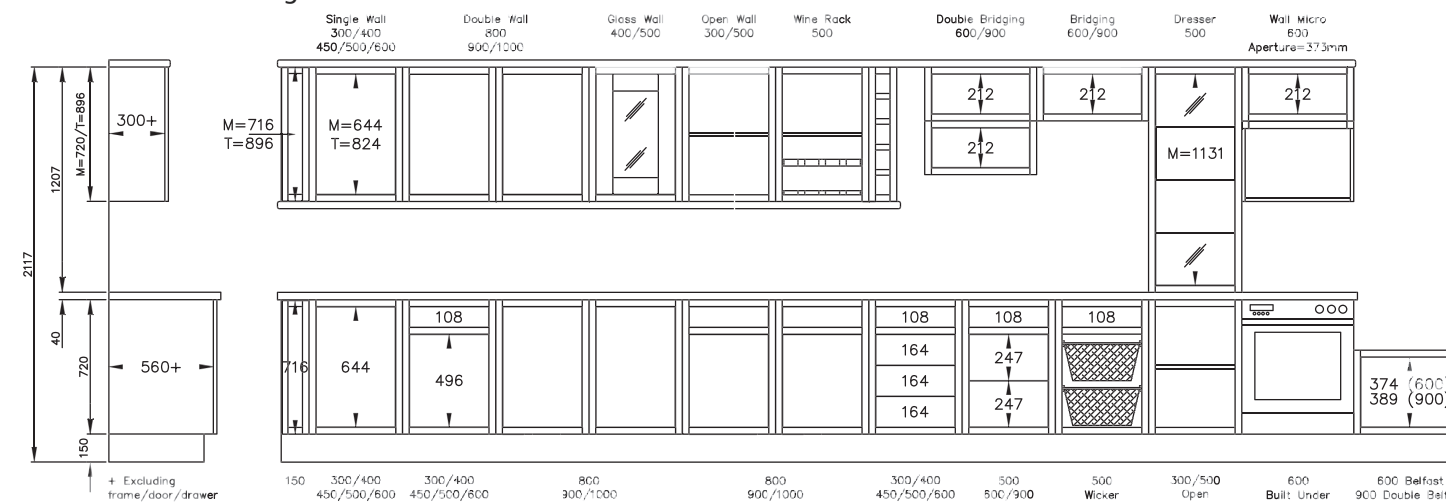

In-Frame Technical Specifications

Base Units & Standard & Tall Height Wall Units