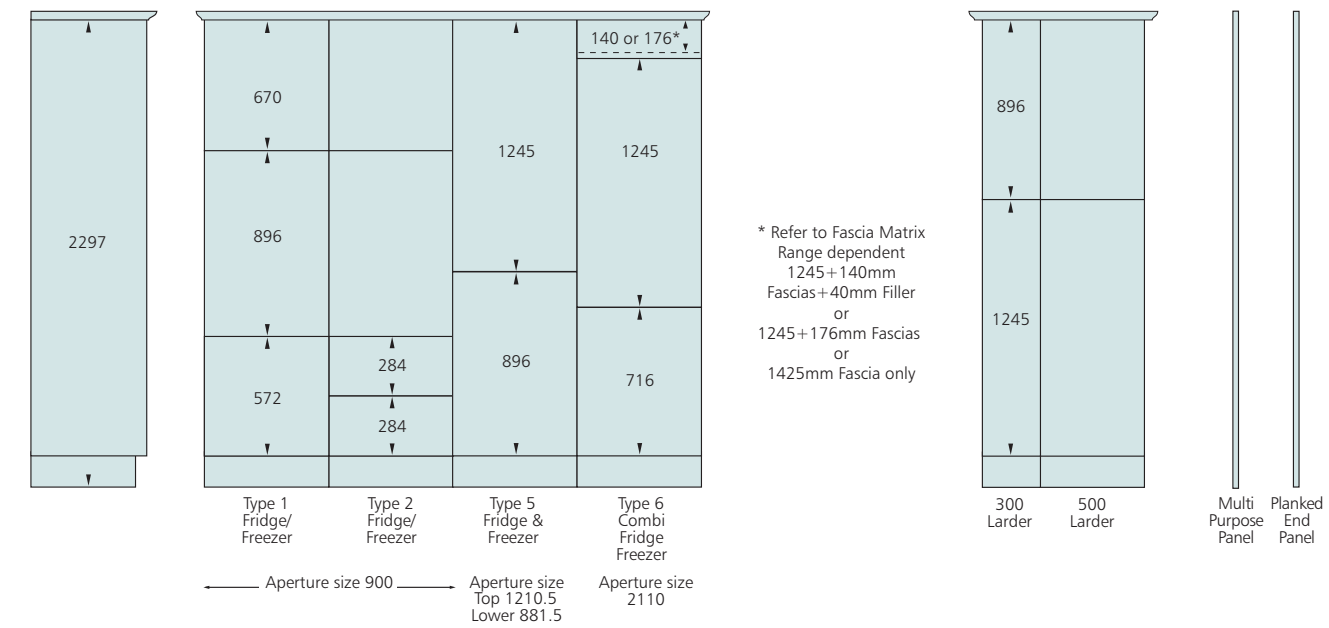

Tall Appliance range content (*range restrictions on these units – please use price group pages for details)

KITCHEN CHARACTERISTICS

Wood is a natural material with an endless variety of texture and grain. Variations are natural and whilst they may be evident on installation should diminish over a period of time to create a pleasant uniformity. Particular characteristics include random selection of grain and colour within doors.

As our policy is one of continuous improvement, we reserve the right to amend designs and specifications without prior notice. Where real wood veneers are used on external surfaces, we are unable to guarantee an exact match due to natural variations in colour and grain. The colours contained in this price list and the Chippendale brochure are as accurate as the printing process will allow and we recommend that you should view a display or sample door at your Chippendale retailer prior to placing an order.