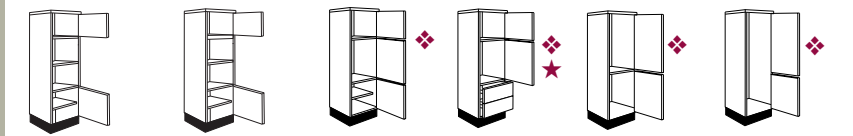

Type 12 Microwave/Steam Oven/coffee Machine Housing Type 13 Microwave/Steam Oven/coffee Machine Housing Type 1 Fridge/Freezer Housing Type 2 Fridge/Freezer Housing Type 5 Fridge & Freezer Housing Type 6 Combi Fridge/Freezer Housing

600/2117mm OH60 T12 £347	600/2117mm OH60 T13† £363 Tall 600/2297mm TOH60 T13 £399	600/2117mm FFH60 T1 £461 Tall 600/2297mm TFH60 T1 £474	c/w 2 Drawers 600/2117mm FFH60 T2 £597 (£712) Tall 600/2297mm TFH60 T2 £610 (£725)	600/2117mm FFH60 T5 £412 Tall 600/2297mm TFH60 T5 £446	600/2117mm FFH60 T6 £411 Tall 600/2297mm TFH60 T6 £449

Please refer to fascia matrix on page 3 & page 67 for door layout.

INTEGRATED APPLIANCE FASCIA