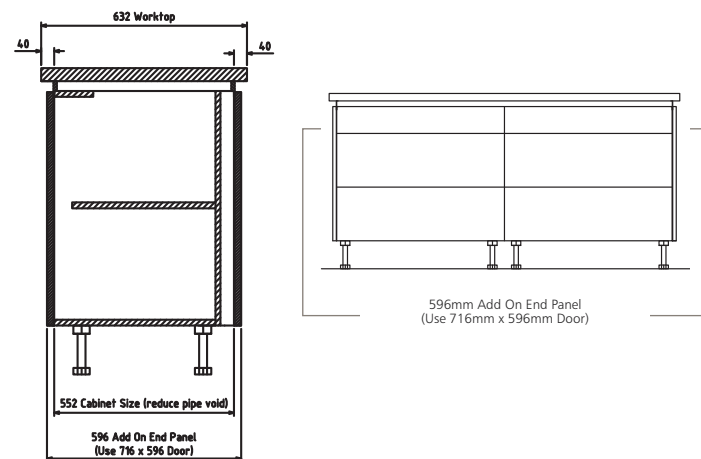

Touch Base Unit Extrusion Fixing

Contact 632mm Island Unit Extrusion Fitting