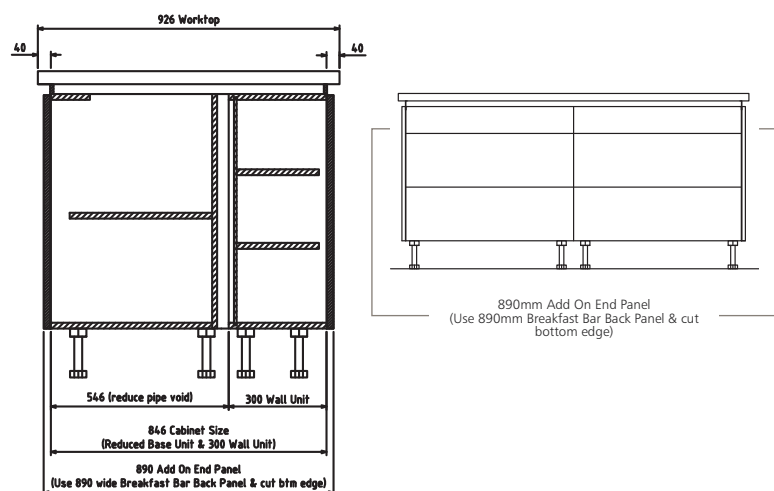

EXTRUSION FIXING

Contact 926mm Island Unit Extrusion Fixing

EXTRUSION FIXING / WORK SPACES / DRAWER RUNNERS

Contact Worktop Spacers

Contact Tall Unit Extrusion Fixing

Touch Tall Unit Extrusion Fixing

Contact Drawer Runners