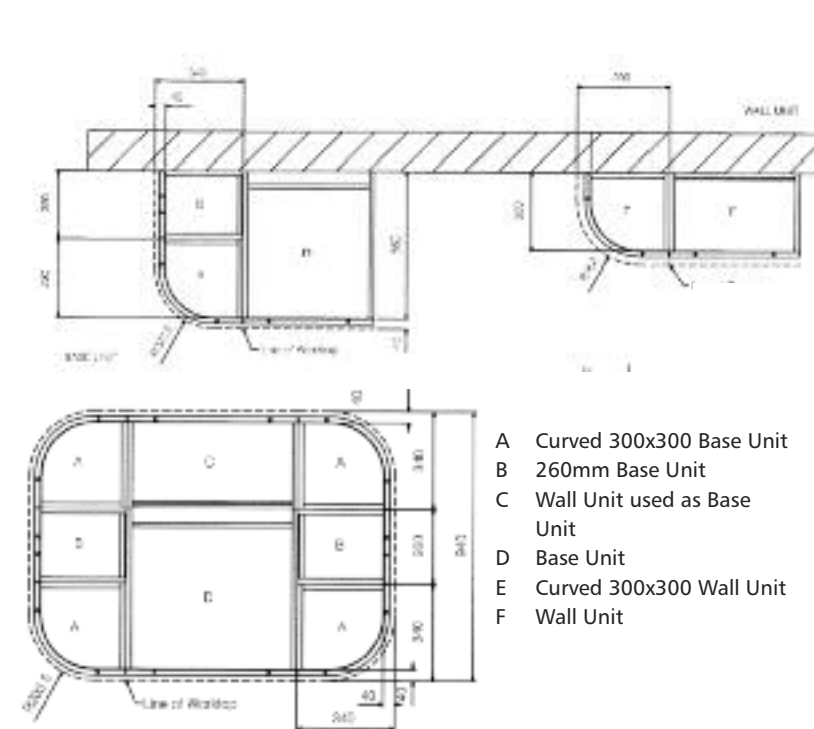

SPECIAL WORKTOP PLANNING GUIDELINES

Planning Details for Curved Units