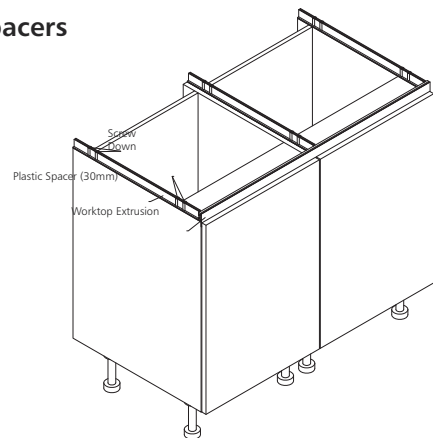

EXTRUSION FIXING

Contact 926mm Island Unit Extrusion Fixing

EXTRUSION FIXING / WORK SPACES / DRAWER RUNNERS

Contact Worktop Spacers

Contact Tall Unit Extrusion Fixing

Touch Tall Unit Extrusion Fixing

Contact Drawer Runners