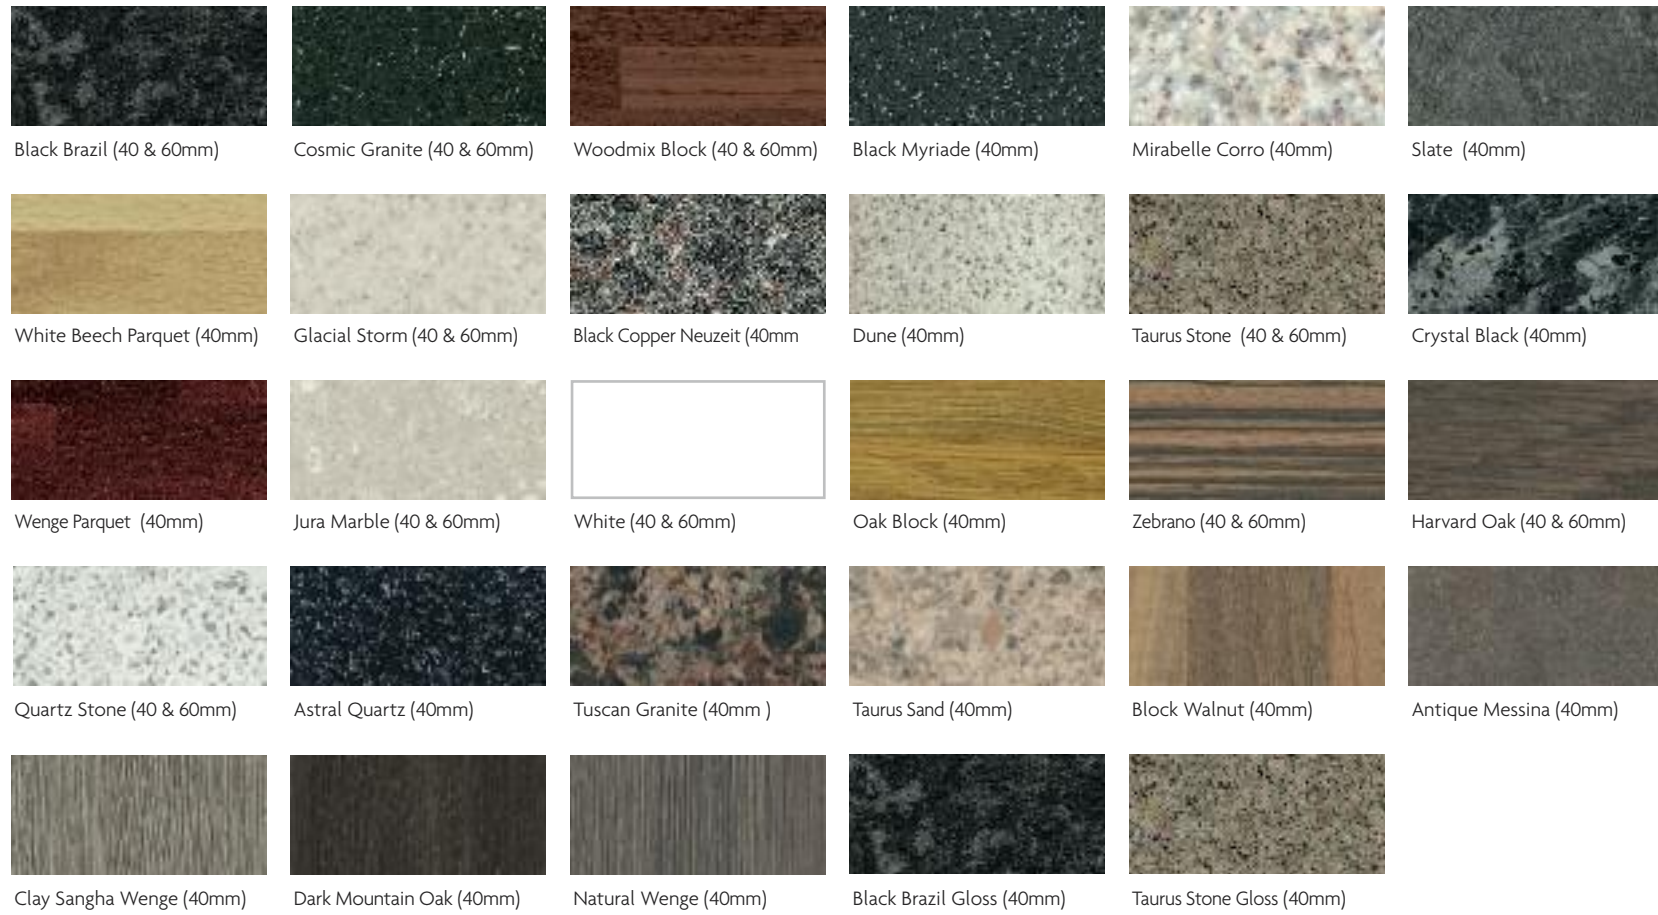

Worktop Colours