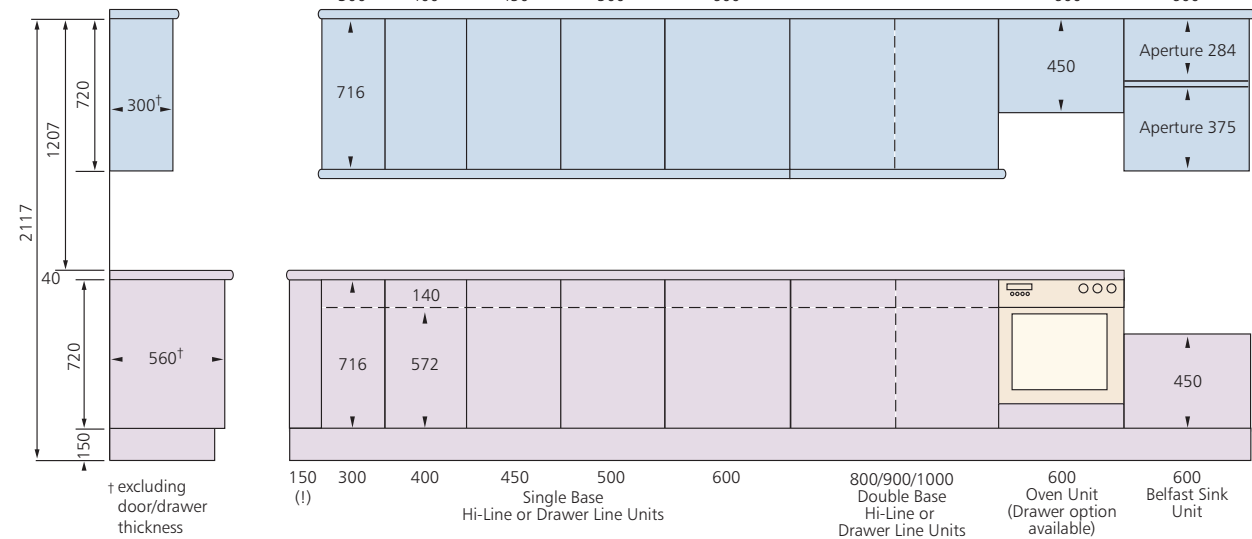

Technical Specifications

Standard Height Base & Wall Units

BEFORE ORDERING PLEASE NOTE:

75% of all kitchens ordered have insufficient quantities of plinth, cornice/pelmet and accessory panels.

Please double check your requirements allowing sufficient extra lengths to cover joints, mitres, shapings etc. Failure to do so may delay your installation.

KEY

(!) = CHECK UNIT AVAILABILITY IN PRICING SECTION

NOTE:

Measurements are in millimetres.

Not all units shown are available in every range.

Inside stacked wall units and bridging units under cupboard lights should be used instead of low voltage downlights.

J-profile doors are drilled for hinges on both sides to allow for either a left or right hand opening position.