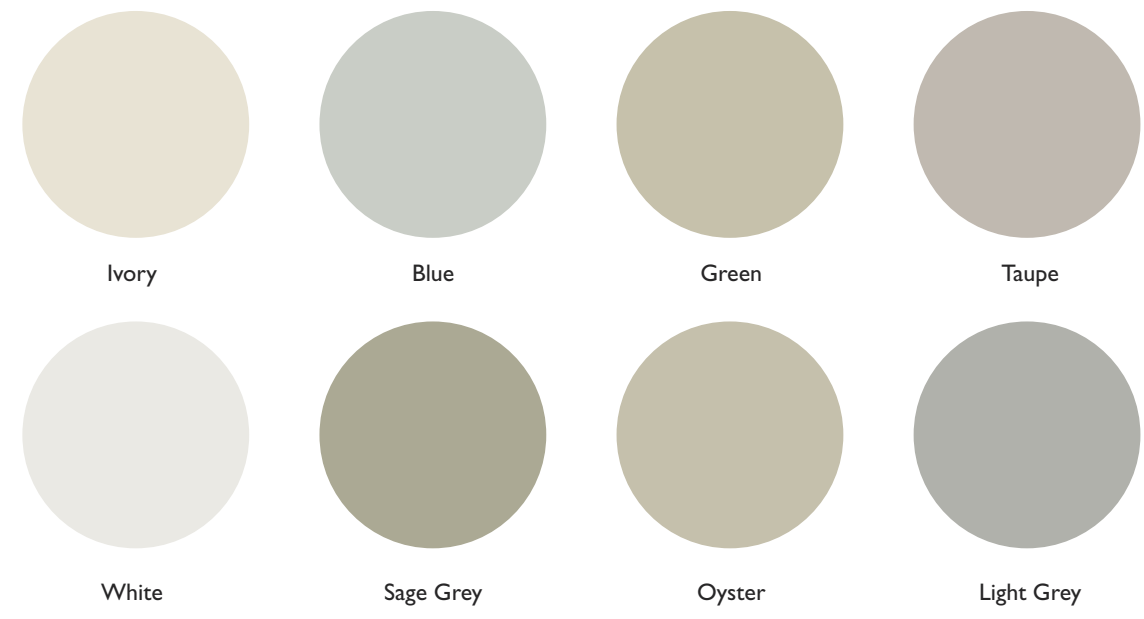

Painted COLLECTION

The painted collection from Chippendale is designed to bring you the very latest designer colours directly into the heart of your home. Each one has been carefully selected to provide you with a palette that will transform your kitchen into your own colour scheme.

Once you have selected your door style simply select one of the natural colours from the painted collection chart below to bring real zest to your new kitchen.