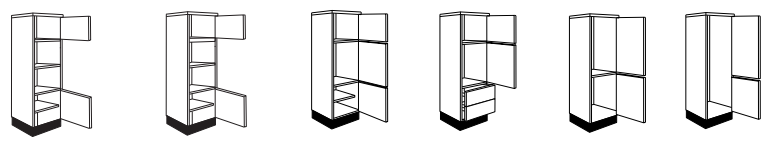

Type 12 Microwave/Steam Oven/coffee Machine Housing	Type 13 Microwave/Steam Oven/coffee Machine Housing	Type 1 Fridge/Freezer Housing	Type 2 Fridge/Freezer Housing	Type 5 Fridge & Freezer Housing	Type 6 Combi Fridge/Freezer Housing
600/2117mm OH60 T12 £409	600/2117mm OH60 T13† £424	600/2117mm FFH60 T1 £570	c/w 2 Drawers 600/2117mm FFH60 T2 £699 (£816)	600/2117mm FFH60 T5 £517	600/2117mm FFH60 T6 £489
Tall 600/2297mm TOH60 T12† £476	Tall 600/2297mm TOH60 T13 £482	Tall 600/2297mm TFH60 T1 £584	Tall 600/2297mm TFH60 T2 £713 (£830)	Tall 600/2297mm TFH60 T5 £534	Tall 600/2297mm TFH60 T6 £548

† Supplied with Stainless Steel filler

INTEGRATED APPLIANCE FASCIAS