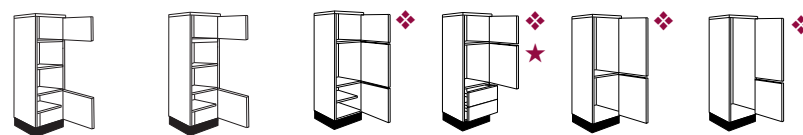

APPLIANCE UNITS

Type 12 Microwave/Steam Oven/coffee Machine Housing	Type 13 Microwave/Steam Oven/coffee Machine Housing	Type 1 Fridge/Freezer Housing	Type 2 Fridge/Freezer Housing	Type 5 Fridge & Freezer Housing	Type 6 Combi Fridge/Freezer Housing
OH60 T12 £246	OH60 T13† £260	600/2117mm FFH60 T1 £309	c/w 2 Drawers 600/2117mm FFH60 T2 £424 (£529)	600/2117mm FFH60 T5 £284	600/2117mm FFH60 T6 £291

† Supplied with Stainless Steel filler